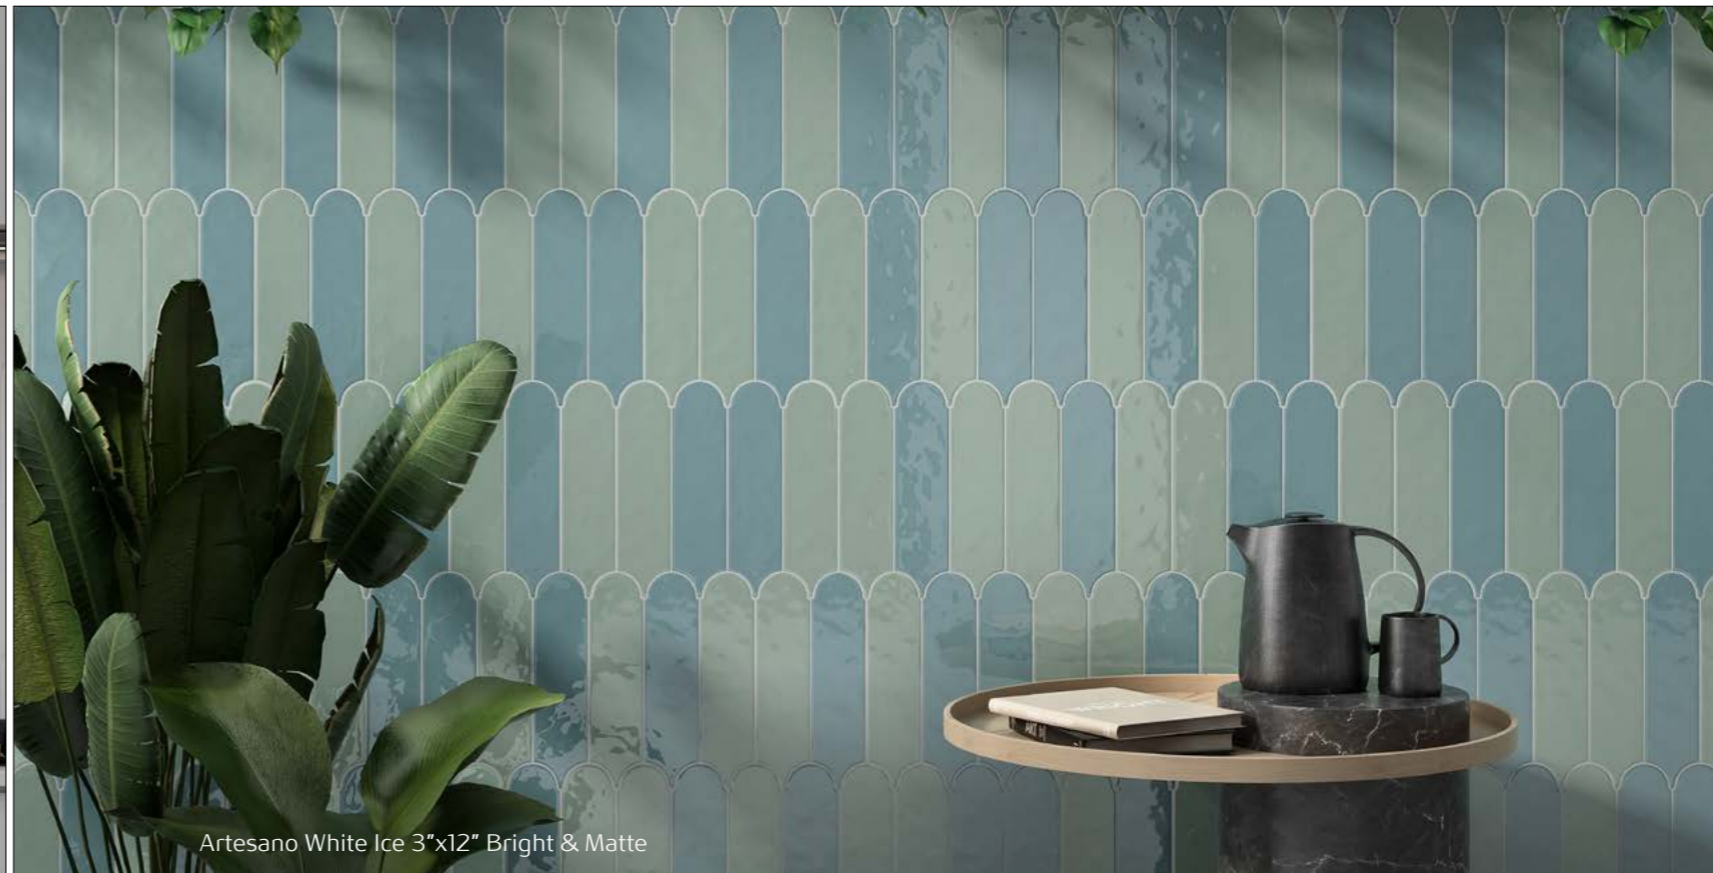

Roca

Feathers

Feathers

Delight in the beauty of nature with this one-of-a-kind tile. With their organic shape and subtle colors, Feathers add a touch of Zen wherever it's placed. Mix and match them to create your own unique look.

Feathers Seagrass & Feathers Grass 3"x12"

Ceramic Wall

3"x12"

Feathers White Ice, Feathers Wool & Feathers Neu Gray 3"x12"

Feathers White Ice Bright & Feathers White Ice Matte 3"x12"

Artesano White Ice 3"x12" Bright & Matte