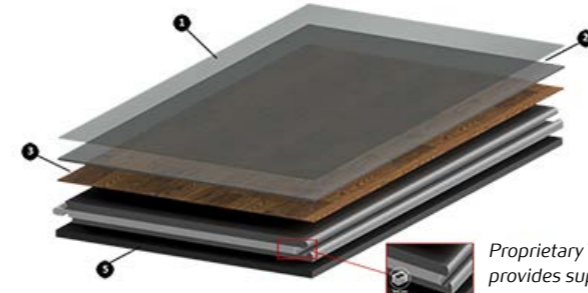

9"x60"
 EVAPRES007

5.5 mm

Finish

- Diamond Guard
- Health Guard
- Unilin
- IXPE Pad Attached

9"x60"
23x152 cm

20 mil - EIR (Embossed in Registered)
Bevel: Painted Micro-Bevel

TriCore™ Premium Construction

Proprietary TriCore™ technology provides superior strength and durability due to its unique engineered 3-layer core

1. Diamond Guard™
2. PVC Wear Layer
3. Printed Film
4. Water proof Tri-Core™
5. QuietStep Cushion™

Macchiato

9"x60"
EVAPRES003

Caramel

9"x60"
EVAPRE5005

Mocha

9"x60"
EVAPRELO05

*Coordinating Trims Available
T-mold, reducer, stairnosing.